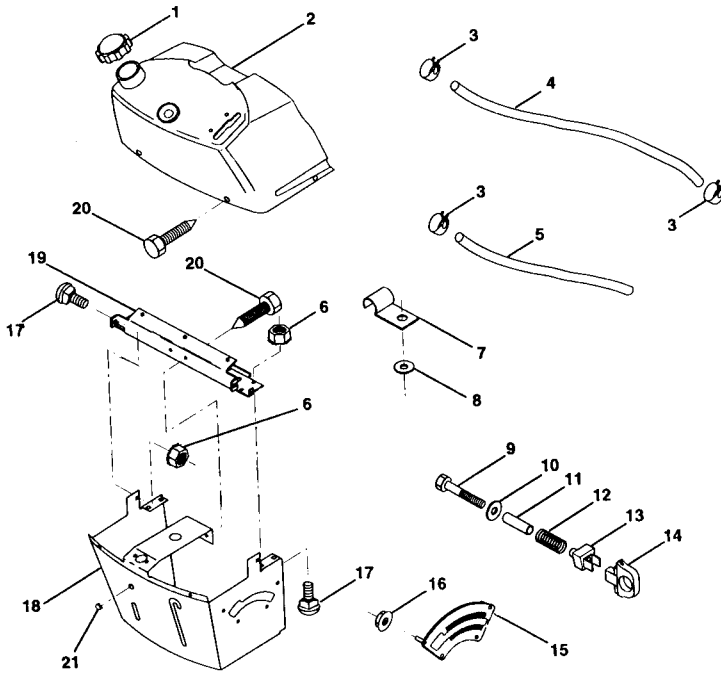

Prod.No: 954 00 12-71
 Engine: B & S 280707-0114-01 Type: 0140
 Transaxle: Peerless 930-009

SPAREPARTS

107 25 06-65

Key No.	Part No.	Description
1	5321246-57	Extension, Spring
2	8736804-00	Nut, Hex, Keps 1/4-20
3	8190914-16	Washer, 9/32 x 7/8 x 16 Ga.
4	8747804-12	Bolt, Hex Fin. 1/4-20 x 3/4 Gr. 5
5	5321266-75	Bolt, Shoulder
6	5321225-49	Bracket, Hood R. H.
7	5321225-48	Bracket, Hood L.H.
8	8174113-10	Screw Sltd. Hex Hd. w/PL Washer
9	8736804-00	Nut Lock w/Insert 1/4-20 UNC
10	5321236-93	Brace, Hood
11	5321253-86	Hood
12	5321401-26	Lens, Plate, Grill
13	5321401-10	Grill
16	5321243-46	Nut, Self Thread, Washer Head 1/4
18	7341163-01	Washer 11/32 x 11/16 x 16 Ga.
19	8100404-00	Washer Lock Ext. 1/4

Key No.	Part No.	Description
1	5321327-34	Cap, Fuel
2	5321383-93	Assembly, Dash & Fuel Tank
3	5321234-87	Clamp, Hose
4	5320002-95	Line, Fuel
5	5320085-48	Line, Fuel
6	8736804-00	Nut, Hex, Keps 1/4-20
7	5320027-51	Clip, Fuel Line
8	7341154-41	Washer 9/32 x 3/4 x 16 Ga.
9	8747604-28	Bolt, Hex, Fin 1/4-20 x 1-3/4
10	8190914-16	Washer 11/32 x 11/16 x 16 Ga.
11	5321212-49	Spacer, Split
12	5320037-20	Spring
13	5321264-50	Clip, Height Adjustment
14	5321261-15	Knob, Height Stop
15	5321220-23	Adjustment, Quadrant Height
16	5321243-46	Nut, Self-Threading 3/16-18
17	8721104-04	Bolt, Carriage 1/4-20 x 1/2 Gr. 5
18	5321307-45	Support Assembly, Dash
19	5321347-44	Brace, Cross
20	8170604-08	Screw, Self-Tapping 1/4-20 x 1/2
21	5321340-14	Plug, Dome