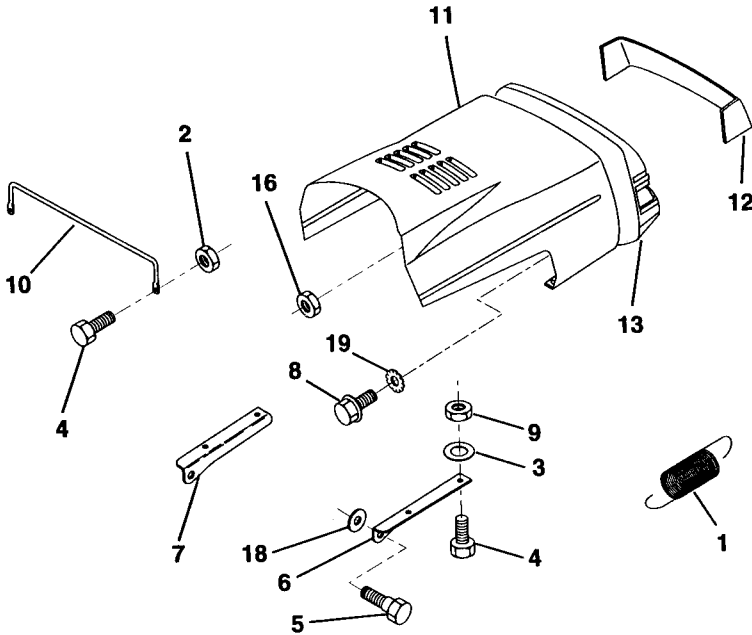

Prod.No: 954 00 12-71
 Engine: B & S 280707-0114-01 Type: 0140
 Transaxle: Peerless 930-009

SPAREPARTS

107 25 06-65

Key No.	Part No.	Description
1	5321246-57	Extension, Spring
2	8736804-00	Nut, Hex, Keps 1/4-20
3	8190914-16	Washer, 9/32 x 7/8 x 16 Ga.
4	8747804-12	Bolt, Hex Fin. 1/4-20 x 3/4 Gr. 5
5	5321266-75	Bolt, Shoulder
6	5321225-49	Bracket, Hood R. H.
7	5321225-48	Bracket, Hood L.H.
8	8174113-10	Screw Sltd. Hex Hd. w/PL Washer
9	8736804-00	Nut Lock w/Insert 1/4-20 UNC
10	5321236-93	Brace, Hood
11	5321253-86	Hood
12	5321401-26	Lens, Plate, Grill
13	5321401-10	Grill
16	5321243-46	Nut, Self Thread, Washer Head 1/4
18	7341163-01	Washer 11/32 x 11/16 x 16 Ga.
19	8100404-00	Washer Lock Ext. 1/4

Key No.	Part No.	Description
1	5321299-65	Case, Battery
2	7341174-41	Washer 13/32 x 1-1/4 x 12 Ga.
3	8747806-12	Screw, Hex Wsh. Thrdrol. 3/8-16 x 3/4
4	5321241-81	Spring, Compression, Seat
5	5321271-15	Plate, Asm. Battery
6	5321095-96	Clamp, Hose
7	5321241-44	Pad, Footrest
8	8747805-12	Screw, Hex Wsh. Thrdrol. 5/16-18 x 3/4
9	5321269-97	Console, Shift Control
10	5321397-83	Bar, Shift Lock
11	5321243-46	Nut, Self-Threading, Washer Head 3/16
12	5321407-84	Assembly, Frame
13	5321092-38	Tube, Battery Drain
14	8736804-00	Nut, Keps 1/4-20 UNC
15	8738005-00	Nut, Crownlock 5/16-18
16	8747805-12	Bolt, Hex Hd. 5/16-18 UNC x 3/4
17	5321278-80	Drawbar
18	5321264-70	Clip, Insulated
19	5321412-66	Fender/Footrest
20	8190914-16	Washer 9/32 x 7/8 x 13 Ga.
25	8747805-16	Screw Hex Wsh. Thdr. 5/16-18 x 1