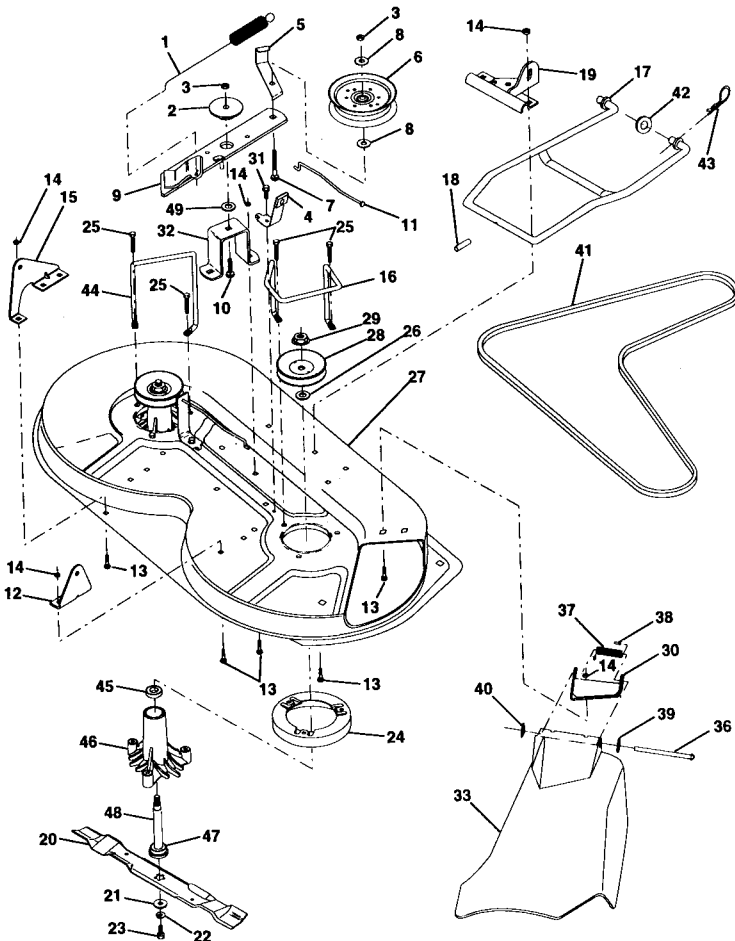

Key No.	Part No.	Description
1	5321400-64	Spring, Mower Clutch
2	5321220-52	Spacer, Retainer
3	8736806-00	Nut, Crownlock
4	5321308-40	Brake Asm.
5	5321312-51	Guide, Belt Idler
6	5321236-74	Pulley, Flat Idler
7	8721106-16	Bolt, Carr. 3/8-16 x 2 Gr. 5
8	7341172-01	Washer 13/21 x 7/8 x 10 Ga.
9	5321400-92	Arm Asm., Idler Mower
10	8721406-10	Bolt, Carriage 3/8-16 x 1-1/4
11	5321308-41	Rod, Brake
12	5321273-56	Bracket, Lift R.H. Rear
13	8721405-05	Bolt, Carriage 5/16-18 x 5/8
14	8736805-00	Nut, Crownlock 5/16-18
15	5321273-57	Bracket, Lift L.H. Rear
16	5321400-93	Keeper, R.H.
17	5321285-08	Link, Asm. Mower Stabilizer
18	5321285-11	Pin, Drive
19	5321273-80	Bracket, Asm. Front
20	5321401-01	Blade
21	5321402-96	Washer, Hard
22	8100406-00	Washer, Lock 3/8
23	5328508-57	Bolt 3/8-24 x 1-1/4 Gr. 8
24	5321403-29	Stripper
25	5321387-76	Screw Thdrol. Hex Head
26	5321299-63	Washer .150 Thk.
27	5321299-83	Deck Assembly
28	5321292-07	Pulley, Mandrel
29	5321372-66	Nut, Flangelock 9/16
30	5321366-31	Bracket, Asm. Deflector
31	8174905-08	Screw, Hex Wsh. Thdrol. 5/16-18 x 1/2
32	5321220-51	Arm, Support Idler Mower
33	5321315-60	Deflector
36	5321219-80	Rod, Hinge
37	5321237-13	Spring, Torsion Deflector
38	5321053-04	Cap, Sleeve
39	7341163-01	Washer 11/32 x 5/8 x 16 Ga.
40	5321104-52	Pushnut
41	5321312-64	V-Belt
42	7341178-01	Washer 11/32 x 5/8 x 16 Ga.
43	5321246-60	Retainer, Spring
44	5321406-08	Keeper, L.H.
45	5321104-85	Bearing
46	5321287-74	Housing, Mandrel
47	5321298-95	Bearing
48	5321376-45	Shaft, Asm. Mandrel (Incl. Key #47)
--	5321307-94	Mandrel Asm. (Includes Key Nos. 21-23, 26, 29 and 45-48)
--	5321409-79	Deck, Service Complete
49	5321339-43	Washer, Hardened

HARDWARE SHOWN LARGER FOR EASIER IDENTIFICATION