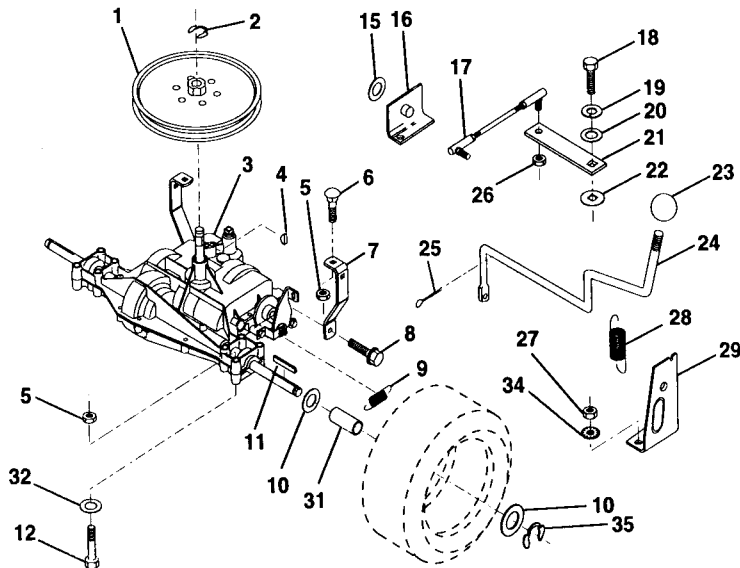

Key No.	Part No.	Description
1	5321233-85	Pulley
2	5320022-67	Ring, Retainer
4	5321250-96	Key, Woodruff #9
5	8738005-00	Nut, Crownlock 5/16-18
6	8721405-06	Bolt, Carriage 5/16-18 UNC x 3/4
7	5321233-78	Strap, Torque
8	8747805-12	Screw 5/16-18 x 3/4
9	5321104-22	Spring, Brake
10	5321217-49	Washer 25/32 x 1-1/4 x 16 Ga.
11	5321235-83	Key, Square
12	8747605-40	Bolt, Fin Hex 3/8-16 UNC x 2-3/4
15	7341178-01	Washer 17/32 x 1 x 16 Ga.
16	5321246-00	Support Handle Shift LH
17	5321262-93	Link, Shift
18	8710404-12	Bolt, Fin Hex 1/4-28 UNF x 3/4 Gr. 8
19	8100404-00	Washer, Lock 1/4
20	7341154-41	Washer 9/32 x 3/4 x 10 Ga.
21	5321262-92	Arm, Shift
22	5321057-01	Washer, Shift Plate
23	5321069-33	Knob
24	5321282-15	Rod, Shift
25	8760204-16	Pin, Cotter 1/8 x 1
26	8736105-00	Nut, Hex Nylon
27	8736805-00	Nut, Keps 5/16-18
28	5321280-85	Extension, Spring
29	5321280-84	Support Handle Shift RH
31	5321370-57	Spacer Split
32	7341163-01	Washer 11/32 x 11/16 x 16 Ga.
34	8100405-00	Washer, External Tooth 5/16
35	8120000-01	E-Ring

HARDWARE SHOWN LARGER FOR EASIER IDENTIFICATION