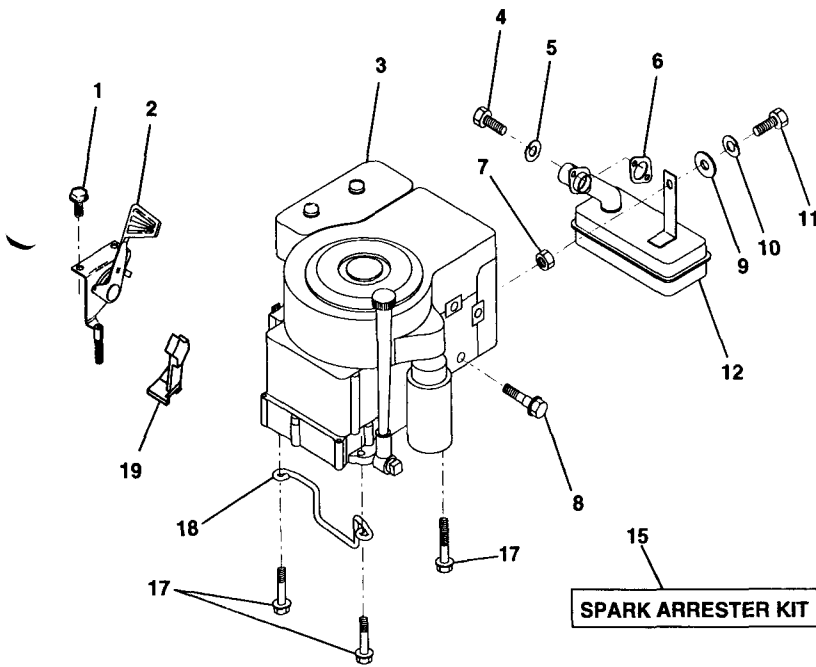

SPARK ARRESTER KIT

Key No.	Part No.	Description
1	8710604-08	Screw, Hex Thd. Cut 1/4-20 x 1/2
2	5321330-25	Control, Throttle
3		Engine, B&S 28C707
4	8710705-12	Bolt, Hex Head Phillips
5	8100405-00	Washer, Lock Heavy Helical Spring 5/16
6	5321255-93	Gasket, Exhaust
7	8732205-00	Nut, Fin Hex 5/16-18
8	5321210-94	Bolt, Shoulder 5/16
9	7341154-41	Washer 5/16 x 3/4 x 16 Ga.
10	8100404-00	Washer, Lock Hvy. Helical 1/4
11	8747804-16	Bolt, Fin Hex 1/4-20 x 1
12	5321374-37	Muffler
15	5321371-80	Arrester, Spark (Optional equipment)
17	8177806-24	Screw, Hex Wsh Hd Thdrol 3/8-16 x 1-1/2
18	5321266-36	Keeper, Ground Drive Belt
19	5321279-51	Stop, Throttle