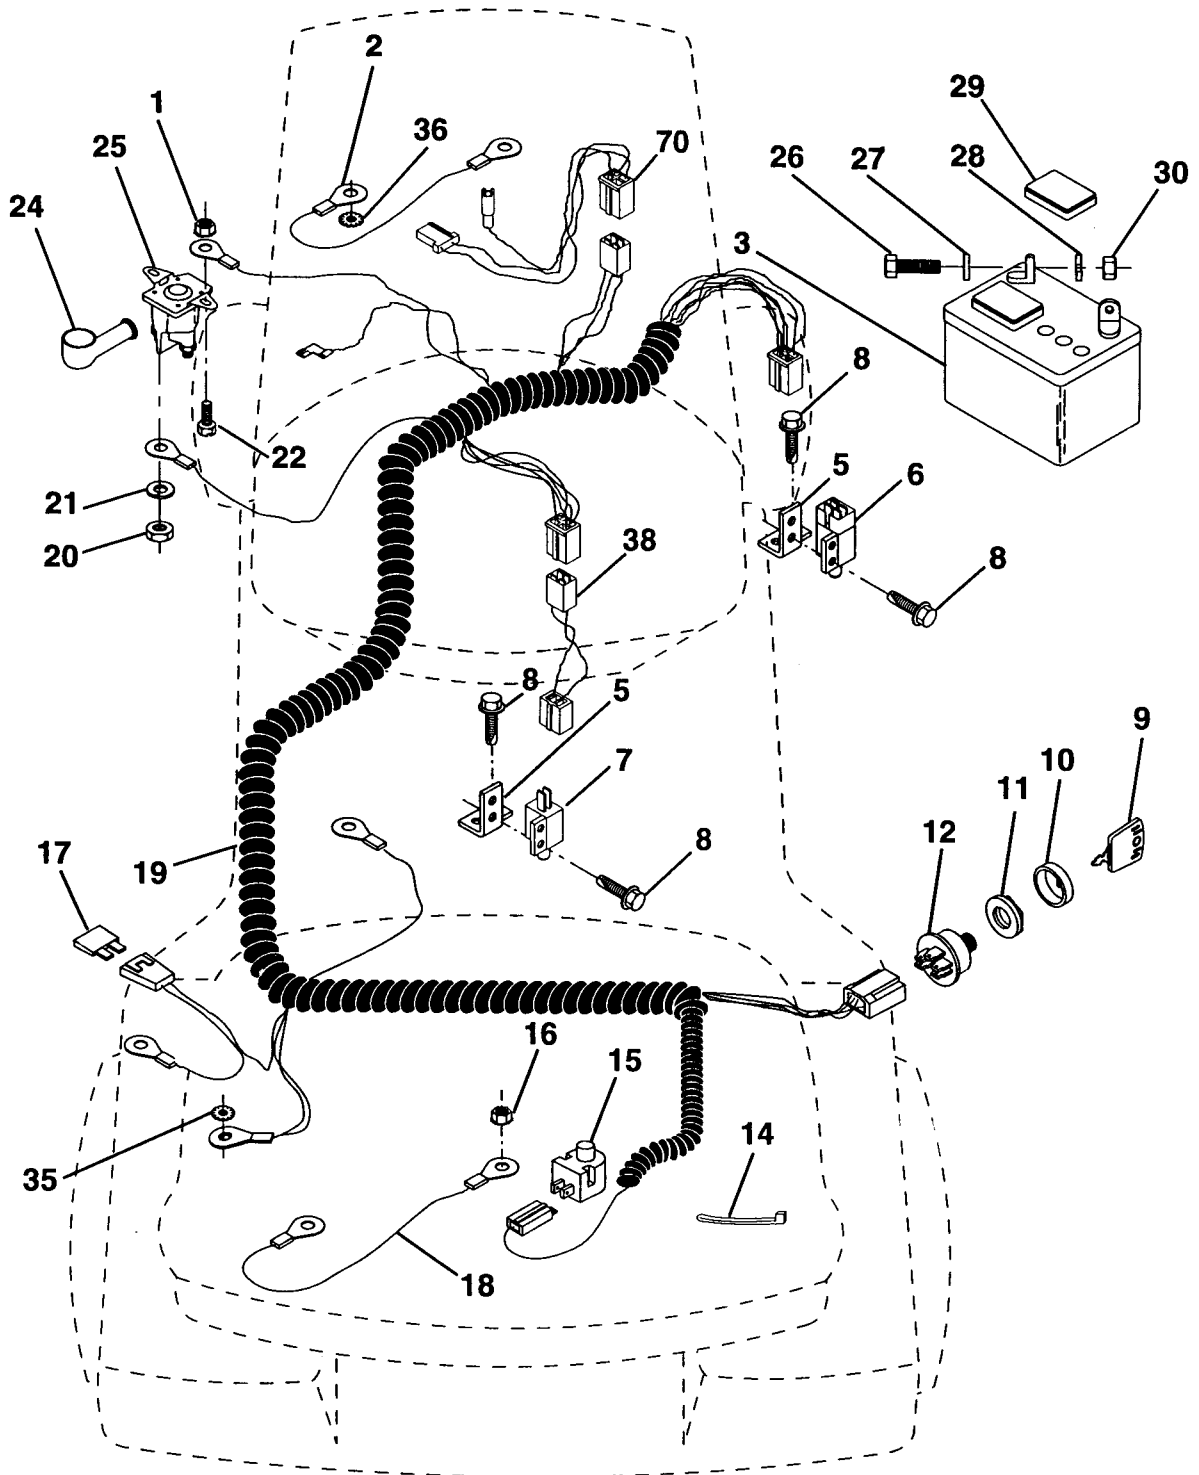

Key No.	Part No.	Description
1	8736804-00	Nut, Hex Keps 1/4-20
2	5321084-23	Assembly, Cable
3	5321238-88	Battery
5	5321082-36	Bracket, Switch
6	5321044-45	Switch, Interlock
7	5321095-53	Switch, Interlock
8	8170210-08	Screw, Tap Hex Hd.
9	5168446-00	Key, Molded
10	5321236-20	Cover, Key Ignition
11	5321404-00	Nut, Ignition
12	5321403-99	Switch, Ignition
14	5321247-56	Tie, Cable
15	5321213-05	Switch, Plunger
16	8736805-00	Nut, Keps 5/16-18
17	5321088-24	Fuse
18	5321283-53	Assembly, Cable

Key No.	Part No.	Description
19	5321404-10	Harness, Ignition
20	8732204-00	Nut, Hex Jam 1/4-20
21	8100404-00	Washer, Lock 1/4
22	8747804-08	Bolt, Fin Hex 1/4-20 UNC x 1/2 Gr. 5
24	5321315-63	Cover, Terminal
25	5321099-46	Solenoid
26	8747604-12	Bolt, Hex Hd. 1/4-20 UNC x 3/4
27	7341153-01	Washer 9/32 x 5/8 x 16
28	8100404-00	Washer, Lock 1/4
29	5321212-64	Cap, Battery
30	8732204-00	Nut, Fin Hex 1/4-20 UNC
35	8100406-00	Washer, Lock, Ext. Tooth 3/8
36	8100404-00	Washer Lock 1/4 Ext.
38	5321406-60	Harness Adapter
70	5321404-13	Harness Ignition

HARDWARE SHOWN LARGER FOR EASIER IDENTIFICATION