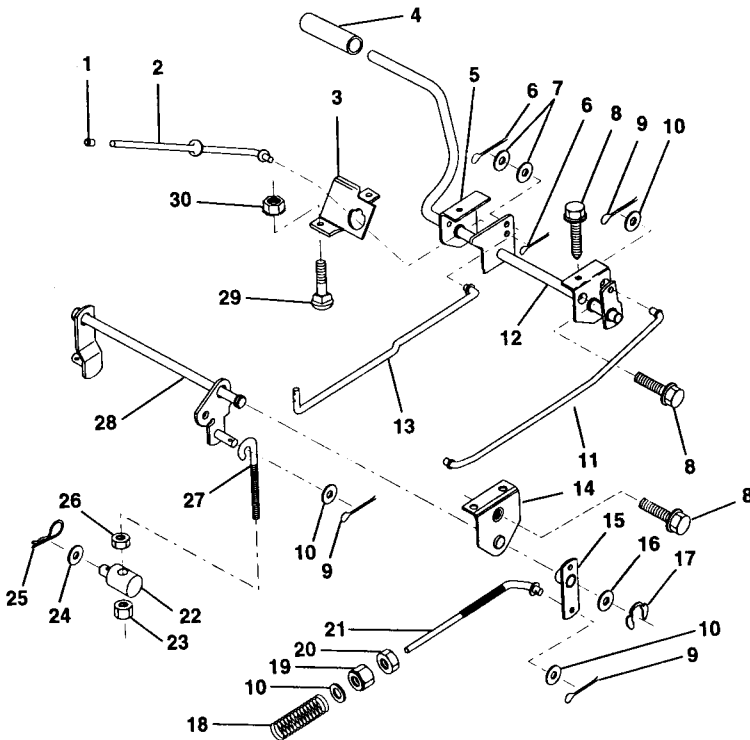

Key No.	Part No.	Description
1	5320716-73	Cap, Plunger
2	5321234-36	Rod, Parking Brake
3	5321234-37	Bracket, Parking Brake
4	5320081-56	Cover, Pedal
5	5321225-04	Bracket, Clutch Pedal, LH
6	8760203-12	Pin, Cotter 3/32 x 3/4
7	7341171-71	Washer 13/32 x 5/8 x 16 Ga.
8	8174905-08	Screw, Hex, Thd. Roll. 5/16-18 x 1/2
9	8760204-12	Pin, Cotter 1/8 x 3/4
10	7341172-01	Washer 13/32 x 13/16 x 16 Ga.
11	5321235-43	Rod, Brake Front
12	5321399-33	Assembly, Clutch/Brake Pedal
13	5321233-94	Rod, Clutch
14	5321219-78	Bracket, Lift, Shaft
15	5321236-41	Assembly, Brake, Pivot, Arm
16	8192518-16	Washer 25/32 x 1-1/8 x 16 Ga.
17	8120000-34	Ring, Klip
18	5321068-88	Spring, Brake Rod
19	8736806-00	Locknut, Hex w/Washer Insert 3/8-16 UNC
20	8732206-00	Nut, Hex, Jam 3/8-16 UNC
21	5321314-60	Rod, Rear Brake
22	5321273-78	Trunnion, Lift
23	8736806-00	Nut, Crownlock 3/8-16 UNC
24	7341174-41	Washer 13/32 x 1-1/4 x 12 Ga.
25	5320049-21	Spring, Retainer
26	8736806-00	Nut, Centerlock 3/8-16 UNC
27	5321273-69	Link, Threaded
28	5321273-58	Assembly, Rear Mower Lift
29	8721105-06	Bolt, Carriage 5/16-18 UNC x 3/4
30	8736805-00	Nut, Keps 5/16-16 UNC

HARDWARE SHOWN LARGER FOR EASIER IDENTIFICATION