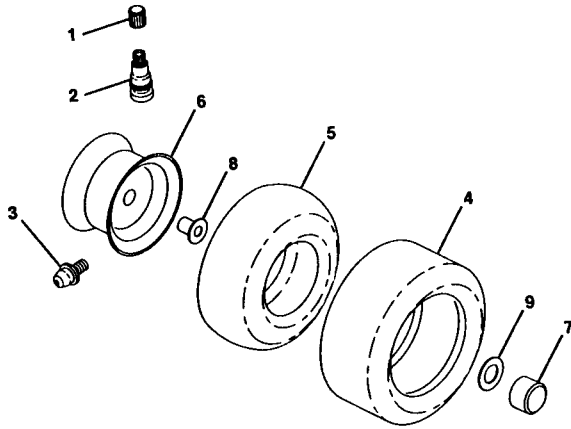

Key No.	Part No.	Description
1	5320591-92	Cap, Valve
2	5320651-39	Stem, Valve
3	5320002-78	Fitting, Grease (Front Wheels Only)
4	5321234-10	Tire, Front
4	5321062-30	Tire, Rear
5	5320599-04	Tube, Front (Optional Service Item Only)
5	5320081-34	Tube, Rear (Optional Service Item Only)
6	5321248-43	Rim, Front
6	5321248-44	Rim, Rear
7	5321047-57	Cap, Axle
8	5320090-40	Bearing, Flange
9	5321217-48	Washer 25/32 x 1-5/8 x 16 Ga.