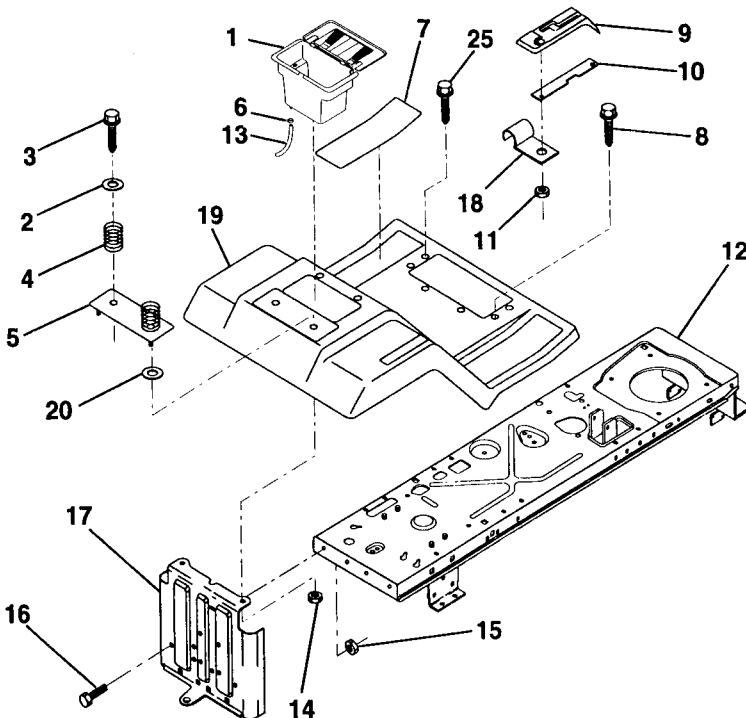

Prod.No: 954 00 12-71
 Engine: B & S 280707-0114-01 Type: 0140
 Transaxle: Peerless 930-009

SPAREPARTS

107 25 06-65

Key No.	Part No.	Description
1	5321246-57	Extension, Spring
2	8736804-00	Nut, Hex, Keps 1/4-20
3	8190914-16	Washer, 9/32 x 7/8 x 16 Ga.
4	8747804-12	Bolt, Hex Fin. 1/4-20 x 3/4 Gr. 5
5	5321266-75	Bolt, Shoulder
6	5321225-49	Bracket, Hood R. H.
7	5321225-48	Bracket, Hood L.H.
8	8174113-10	Screw Sltd. Hex Hd. w/PL Washer
9	8736804-00	Nut Lock w/Insert 1/4-20 UNC
10	5321236-93	Brace, Hood
11	5321253-86	Hood
12	5321401-26	Lens, Plate, Grill
13	5321401-10	Grill
16	5321243-46	Nut, Self Thread, Washer Head 1/4
18	7341163-01	Washer 11/32 x 11/16 x 16 Ga.
19	8100404-00	Washer Lock Ext. 1/4

Key No.	Part No.	Description
1	5321299-65	Case, Battery
2	7341174-41	Washer 13/32 x 1-1/4 x 12 Ga.
3	8747806-12	Screw, Hex Wsh. Thrdrol. 3/8-16 x 3/4
4	5321241-81	Spring, Compression, Seat
5	5321271-15	Plate, Asm. Battery
6	5321095-96	Clamp, Hose
7	5321241-44	Pad, Footrest
8	8747805-12	Screw, Hex Wsh. Thrdrol. 5/16-18 x 3/4
9	5321269-97	Console, Shift Control
10	5321397-83	Bar, Shift Lock
11	5321243-46	Nut, Self-Threading, Washer Head 3/16
12	5321407-84	Assembly, Frame
13	5321092-38	Tube, Battery Drain
14	8736804-00	Nut, Keps 1/4-20 UNC
15	8738005-00	Nut, Crownlock 5/16-18
16	8747805-12	Bolt, Hex Hd. 5/16-18 UNC x 3/4
17	5321278-80	Drawbar
18	5321264-70	Clip, Insulated
19	5321412-66	Fender/Footrest
20	8190914-16	Washer 9/32 x 7/8 x 13 Ga.
25	8747805-16	Screw Hex Wsh. Thdr. 5/16-18 x 1