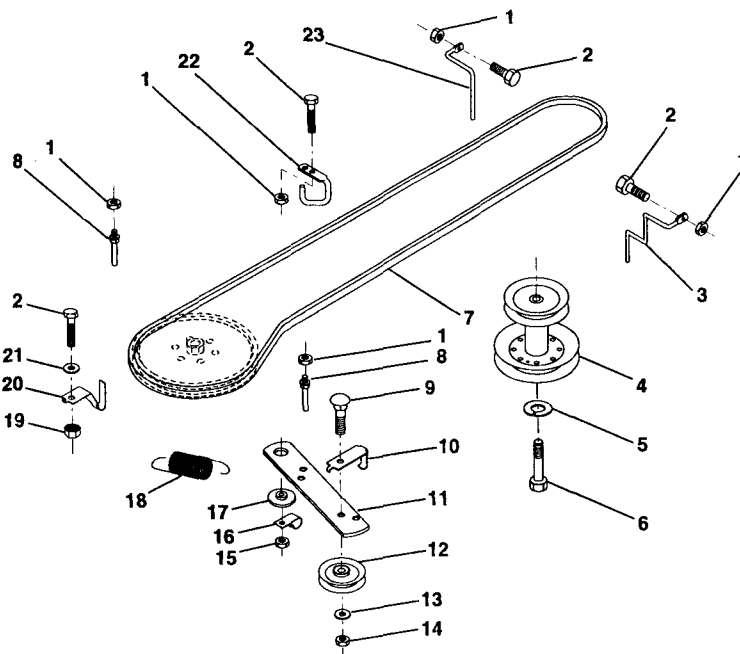

Key No.	Part No.	Description
1	8736805-00	Nut, Crownlock 5/16-18
2	8747805-12	Bolt, Hex Hd 5/16-18 UNC x 3/4
3	5321312-05	Keeper, Mower Drive, R. H.
4	5321380-29	Pulley, Engine
5	8100407-00	Washer, Lock 7/16
6	8711707-44	Bolt, Fin. Hex 7/16-20
7	5321265-20	Traction, V-Belt Drive
8	5321234-05	Keeper, T/A Ground Drive Belt
9	8721406-12	Bolt, Carr. 3/8-16 UNC x 1-1/2
10	5321233-96	Keeper, Belt Ground Drive Idler
11	5321233-95	Arm, Ground Drive Clutch
12	5321236-74	Idler, Flat
13	7341172-01	Washer 13/32 x 13/16 x 16 Ga.
14	8736806-00	Nut, Centerlock 3/8-16 UNC
15	8736806-00	Nut, Crownlock 3/8-16 UNC
16	5321264-71	Clip, Insulated
17	5321220-52	Spacer, Retainer
18	5321314-59	Spring Extension
19	8736805-00	Nut, Keps 5/16-18 UNC
20	5321399-19	Keeper, T/A Ground Drive Belt
21	7341163-01	Washer 11/32 x 5/8 x 16 Ga.
22	5321234-04	Keeper, Frame Ground Drive Belt
23	5321312-04	Keeper, Mower Drive, L. H.

HARDWARE SHOWN LARGER FOR EASIER IDENTIFICATION