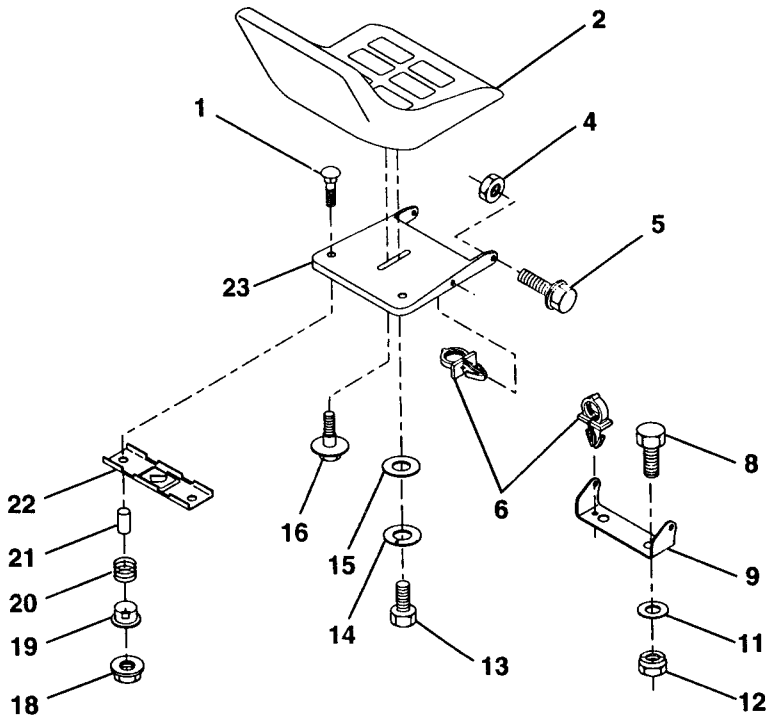

Prod.No: 954 00 12-71
 Engine: B & S 280707-0114-01 Type: 0140
 Transaxle: Peerless 930-009

SPAREPARTS

107 25 06-65

Key No.	Part No.	Description
1	5321246-57	Extension, Spring
2	8736804-00	Nut, Hex, Keps 1/4-20
3	8190914-16	Washer, 9/32 x 7/8 x 16 Ga.
4	8747804-12	Bolt, Hex Fin. 1/4-20 x 3/4 Gr. 5
5	5321266-75	Bolt, Shoulder
6	5321225-49	Bracket, Hood R. H.
7	5321225-48	Bracket, Hood L.H.
8	8174113-10	Screw Sltd. Hex Hd. w/PL Washer
9	8736804-00	Nut Lock w/Insert 1/4-20 UNC
10	5321236-93	Brace, Hood
11	5321253-86	Hood
12	5321401-26	Lens, Plate, Grill
13	5321401-10	Grill
16	5321243-46	Nut, Self Thread, Washer Head 1/4
18	7341163-01	Washer 11/32 x 11/16 x 16 Ga.
19	8100404-00	Washer Lock Ext. 1/4

Key No.	Part No.	Description
1	5321299-65	Case, Battery
2	7341174-41	Washer 13/32 x 1-1/4 x 12 Ga.
3	8747806-12	Screw, Hex Wsh. Thrdrol. 3/8-16 x 3/4
4	5321241-81	Spring, Compression, Seat
5	5321271-15	Plate, Asm. Battery
6	5321095-96	Clamp, Hose
7	5321241-44	Pad, Footrest
8	8747805-12	Screw, Hex Wsh. Thrdrol. 5/16-18 x 3/4
9	5321269-97	Console, Shift Control
10	5321397-83	Bar, Shift Lock
11	5321243-46	Nut, Self-Threading, Washer Head 3/16
12	5321407-84	Assembly, Frame
13	5321092-38	Tube, Battery Drain
14	8736804-00	Nut, Keps 1/4-20 UNC
15	8738005-00	Nut, Crownlock 5/16-18
16	8747805-12	Bolt, Hex Hd. 5/16-18 UNC x 3/4
17	5321278-80	Drawbar
18	5321264-70	Clip, Insulated
19	5321412-66	Fender/Footrest
20	8190914-16	Washer 9/32 x 7/8 x 13 Ga.
25	8747805-16	Screw Hex Wsh. Thdr. 5/16-18 x 1