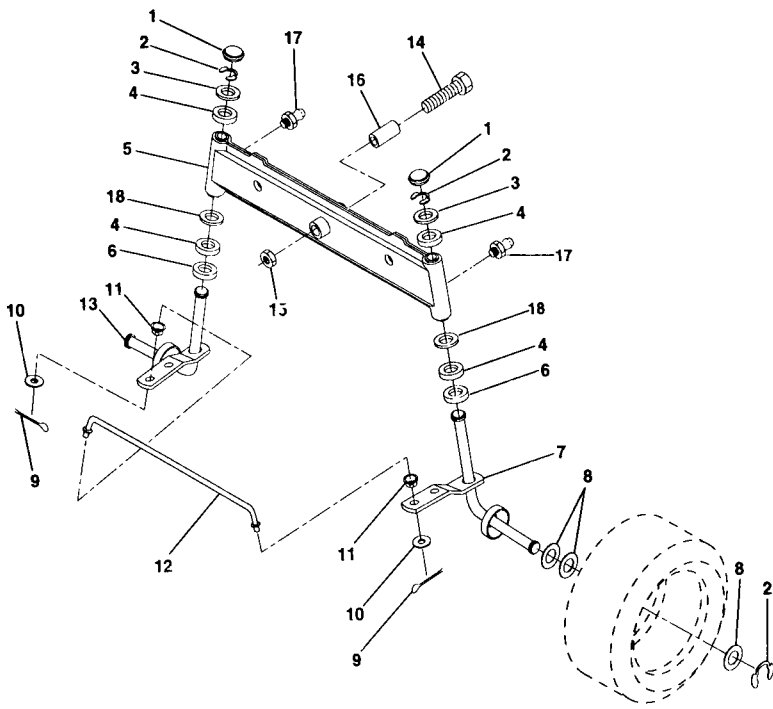

Key No.	Part No.	Description
1	5321212-32	Cap, Spindle
2	8120000-29	Ring, Clip
3	5321217-48	Washer 25/32 x 1-5/8 x 16 Ga.
4	5320033-66	Bearing Col. Strg.
5	5321339-88	Axle, Front
6	5320062-66	Bearing, Thrust
7	5321370-62	Spindle, R.H. Asm.
8	5321217-49	Washer 25/32 x 1-1/4 x 16 Ga.
9	8760204-12	Pin, Cotter 1/8 x 3/4
10	7341172-01	Washer 13/32 x 13/16 x 16 Ga.
11	5321268-47	Bushing
12	5321304-65	Rod, Tie
13	5321370-61	Spindle, L.H. Asm.
14	8740110-56	Bolt Hex 5/8-11 UNC x 3-1/2
15	8736810-00	Nut Lock Flange 5/8-11
16	5321104-38	Spacer Bearing
17	5321248-36	Fitting Grease
18	8192720-16	Washer 27/32 x 1-1/4 x 16 Ga.