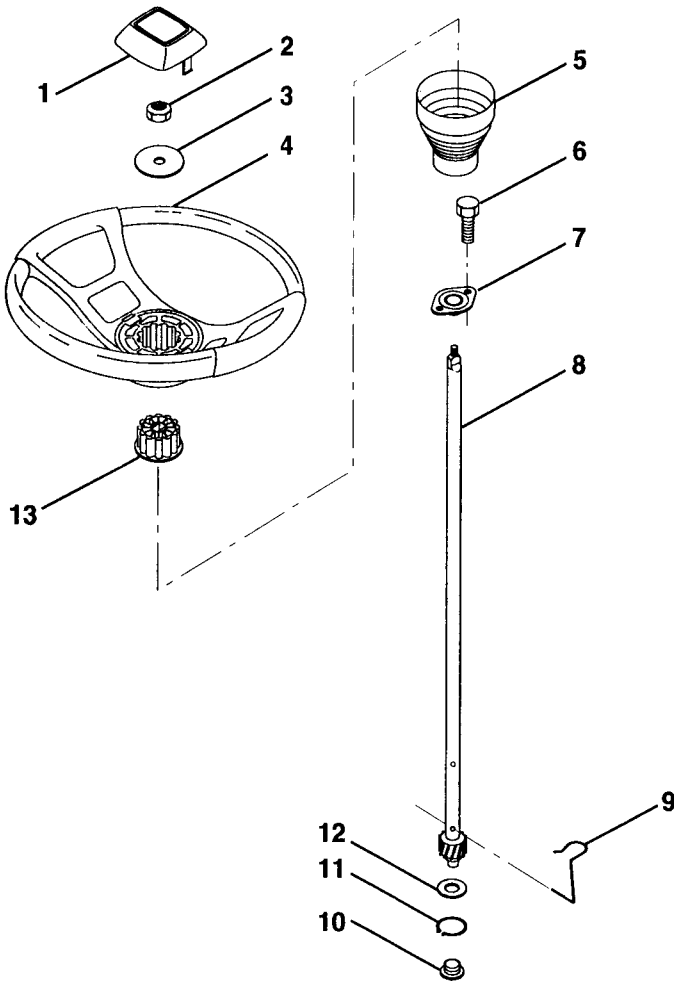

Key No.	Part No.	Description
1	5321268-05	Insert, Wheel, Steering
2	8736106-00	Nut, Lock 3/8-24 UNF
3	8191338-08	Washer 12/32 x 2-3/8 x 8 Ga.
4	5321214-72	Wheel, Steering
5	5321218-97	Sleeve, Steering
6	8172110-08	Screw, Hex #10-16 x 1/2 TY-B
7	5321028-03	Bushing, Steering
8	5321236-51	Shaft, Steering
9	5321242-10	Clip, Steering
10	5321234-38	Bushing, Lower, Steering
11	8120000-45	Ring, Retaining
12	7341185-71	Washer 21/32 x 1 x 16 Ga.
13	5321048-20	Adaptor, Wheel, Steering