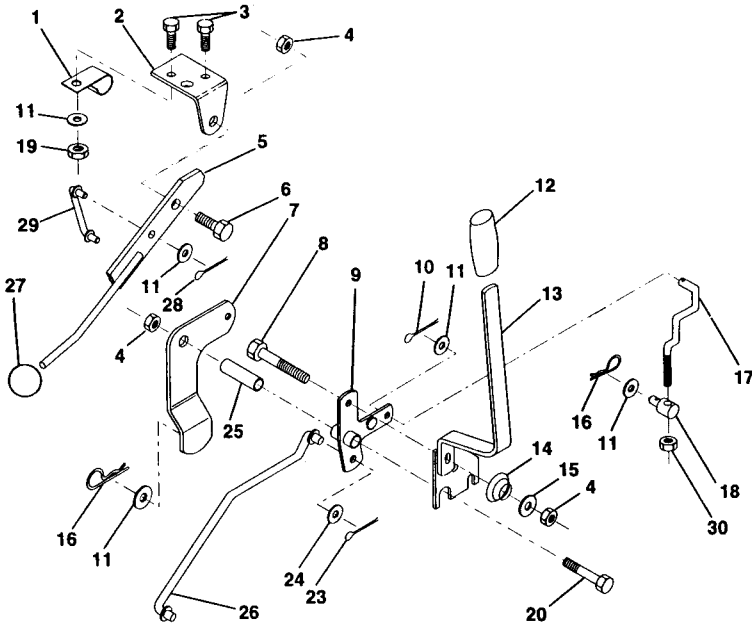

Key No.	Part No.	Description
1	5321264-70	Clip, Insulated
2	5321220-18	Bracket, Mower Clutch
3	8747804-08	Bolt, Fin. Hex 1/4-20 UNC x 1/2 Gr. 5
4	8736806-00	Nut, Crownlock 3/8-16 UNC
5	5321234-17	Assembly, Clutch Lever
6	5321064-51	Bolt, Shoulder
7	5321353-71	Assembly, Mower Clutch Arm
8	8747606-36	Bolt, Hex 3/8-16 UNC x 2-1/4
9	5321219-30	Assembly, Bracket Lift
10	8760204-12	Pin, Cotter 1/8 x 3/4
11	7341172-01	Washer 13/32 x 13/16 x 16 Ga.
12	5321318-61	Grip, Handle
13	5321393-52	Assembly, Lift Handle
14	5321234-96	Spring, Compression
15	7341172-01	Washer 13/32 x 3/4 x 12 Ga.
16	5320049-21	Retainer, Spring
17	5321273-59	Link, Front Lift
18	5321332-05	Trunnion, Threaded 3/8-16
19	8736804-00	Nut, Crownlock 1/4-20
20	8747606-44	Bolt, Fin. Hex 3/8-16 UNC x 2-3/4
23	8760204-16	Pin, Cotter 1/8 x 1
24	7341178-01	Washer 17/32 x 1 x 16 Ga.
25	5321219-33	Tube, Spacer
26	5321219-34	Rod, Mower Lift
27	5321069-32	Knob
28	8760203-12	Pin, Cotter 3/32 x 3/4
29	5321316-55	Link, Mower Clutch
30	8732206-00	Nut Hex Jam 3/8-16 UNC