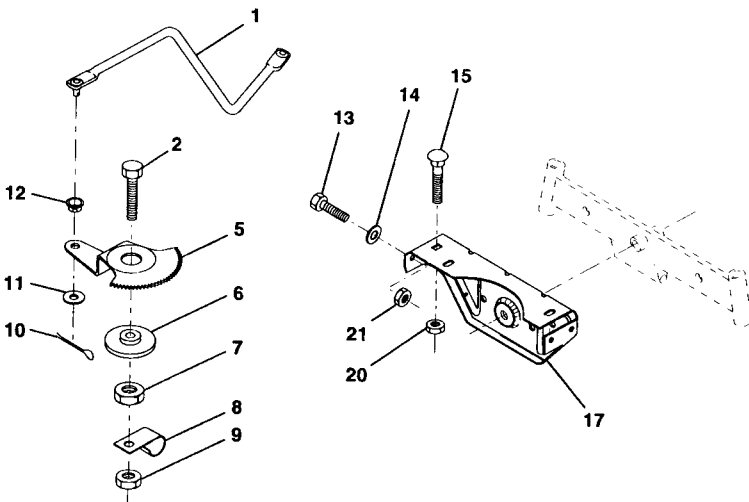

Key No.	Part No.	Description
1	5321325-66	Link, Drag
2	8747808-28	Bolt, Fin Hex 1/2-13 x 1-3/4
5	5321219-26	Gear, Sector
6	5321219-27	Bushing
7	8736808-00	Nut, Heavy Hex Top Lock 1/2-13 UNC
8	5321264-72	Clip, Insulated
9	8736808-00	Nut, Crownlock 3/8-16
10	8760204-12	Pin, Cotter 1/8 x 3/4
11	7341172-01	Washer, 13/32 x 13/16 x 16 Ga.
12	5321268-47	Bushing
13	8747805-12	Bolt, Hex Hd. 5/16-18 UNC x 3/4
14	7341165-41	Washer 11/32 x 7/8 x 16 Ga.
15	8721106-06	Bolt, Carriage 3/8-16 UNC x 3/4
17	5321370-96	Support, Front Axle
20	8736806-00	Nut, Crownlock 3/8-16 UNC
21	8738005-00	Nut, Crownlock 5/16-18

HARDWARE SHOWN LARGER FOR EASIER IDENTIFICATION